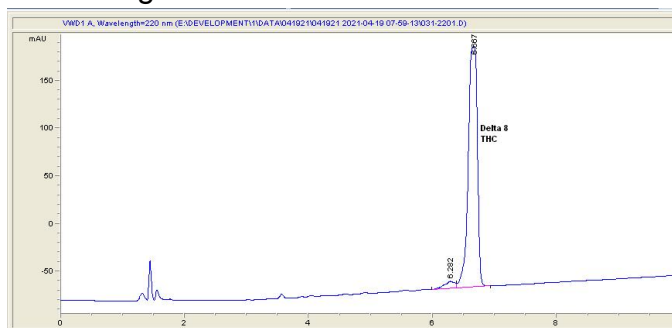

Premium Jane

Scottsdale, AZ 85251

Sample 279-041921-022

Birthday Cake Gummies

Sample Submitted: 04-19-2021; Report Date: 04-19-2021

nullSample Unit Size: 3.60 g

Birthday Cake Gummies

Edible: Candy

Chromatogram

Cannabinoid Profile

Cannabinoid Profile by HPLC

0.00%
Calculated THC Yield

0.00%
Calculated CBD Yield

0.72%
Total Cannabinoids

Cannabinoid	% wt	mg/unit
Delta-8-THC	0.72	25.92
THC	0.0	0.0
Total Cannabinoids	0.72	25.9
Calculated THC Yield	0.00	0.00
Calculated CBD Yield	0.00	0.00

Calculated Maximum THC Yield = THC + 0.877 * THCA
 Calculated Maximum CBD Yield = CBD + 0.877 * CBDA

Marin Analytics, LLC

250 Bel Marin Keys Blvd, Suite D4
Novato, CA 94949

415-936-6477 / sarabiancalana1@gmail.com